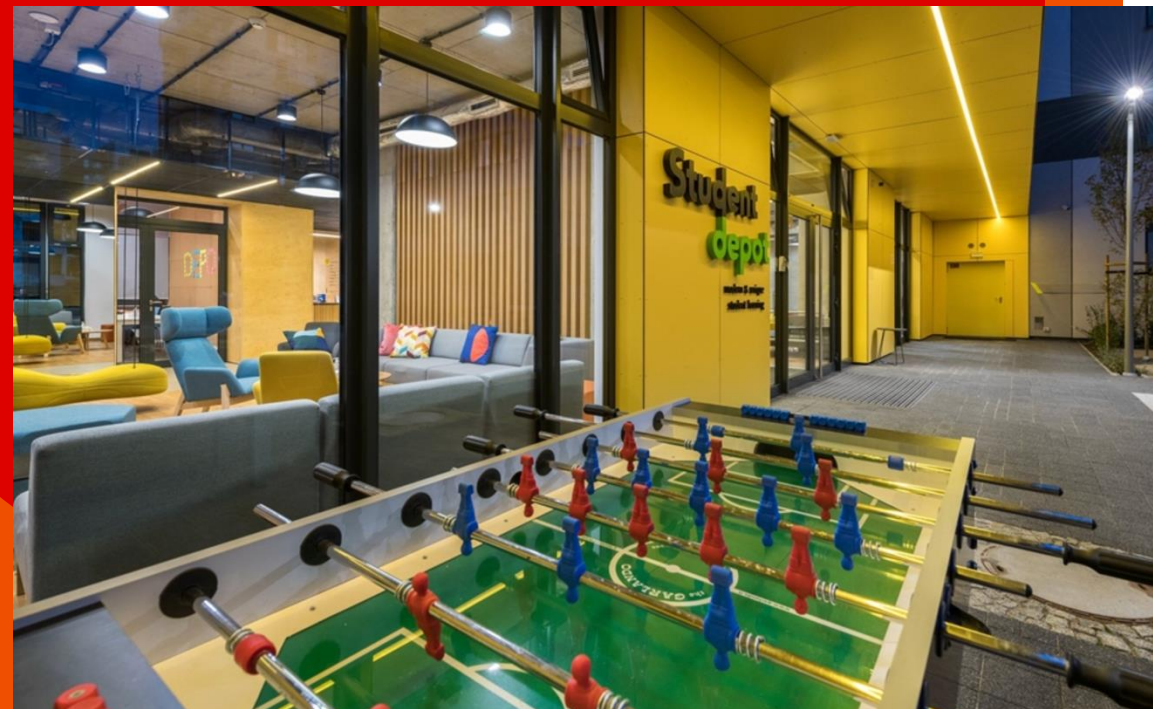

work&chill zone

In the work&chill zone, you will spend time together with students from all over the world, and make friends for life! You can also take part in afternoon activities such as film screenings or yoga. Stop by to enjoy a game or two on PlayStation 5, play table football, board games, or work on your essays in the study room.

work&chill zone at Wilanowska

What else you can find in the dormitory?

- 24/7 security
- Reception open 24 hours a day
- Self-service laundry room
- Car and bicycle parking area
- Patio with sun loungers
- Snack machine
- Board games for residents
- Movie zone
- Common kitchen and gym*
- Vacuum cleaner, iron and ironing board at your disposal